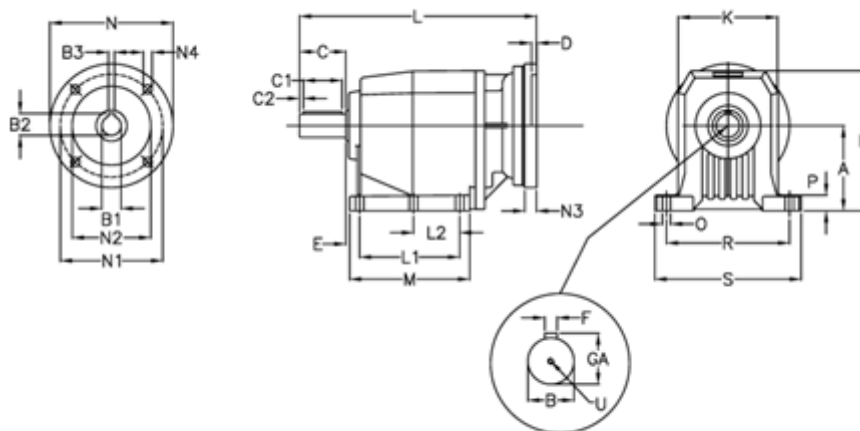

Article number: 40600700461260

Description: Helical gearbox  
C702P-4,6-P180B5

## Measures

A = 210	D = 6.0	L2 = 0.0	P = 30
B = 60	E = 25	M = 222.0	R = 300
B1 = 48	F = 18	N = 350	S = 350
B2 = 51.8	GA = 64.0	N1 = 300	U = M20x42
B3 = 14	H = 349	N2 = 250	
C = 120	K = 262	N3 = 23	
C1 = 90	L = 575.0	N4 = 18	
C2 = 15	L1 = 165.0	O = 22	